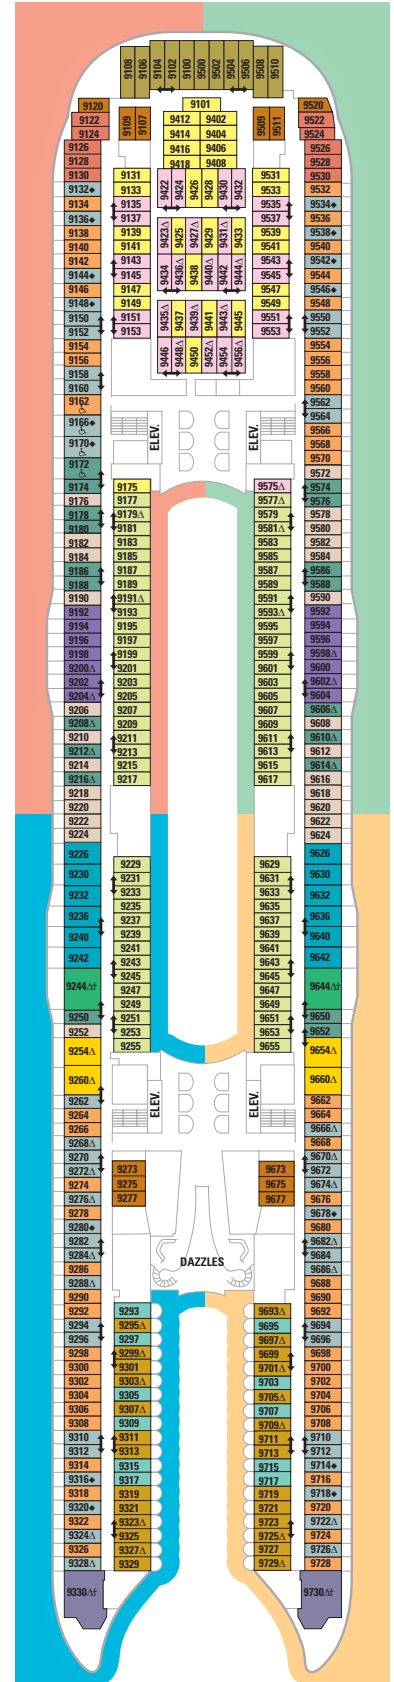

Deck Nine on Allure of the SeasSM

SUITE/DELUXE

A2 AquaTheater Suite

Two bedrooms (beds can convert to Queen), two Pullman beds. Vanity with chair in each bedroom, living area with double convertible sofa, dining room, marble entry, entertainment center, two bathrooms - master bath with tub. Expansive balcony with table and chairs. (823 sq. ft., balcony 772 sq. ft.)

FS Royal Family Suite

Two bedrooms (beds can convert to Queen), two Pullman beds. Vanity with chair in each bedroom, living area with double convertible sofa, marble entry, entertainment center, two bathrooms - master bath with tub. Private balcony with table and chairs. (580 sq. ft., balcony 238 sq. ft.)

Q Smaller Interior Stateroom

Two twin beds (can convert to Queen), private bathroom and sitting area. (149 sq. ft.)

GETTING AROUND ONBOARD

Our Way Finding system uses four simple colors to help you locate every destination and stateroom onboard Allure of the Seas. Each color represents a quadrant of the ship - front port, front starboard, back port or back starboard - so you'll always know where you are and where you want to go.

SYMBOL LEGEND

- △ Stateroom with sofa bed.
- * Stateroom has third Pullman bed available.
- † Stateroom has third and fourth Pullman beds available.
- ↕ Connecting staterooms.
- ♿ Indicates accessible staterooms.
- ◆ Stateroom with sofa bed and third Pullman bed available.
- ‡ Stateroom has four additional Pullman beds available.